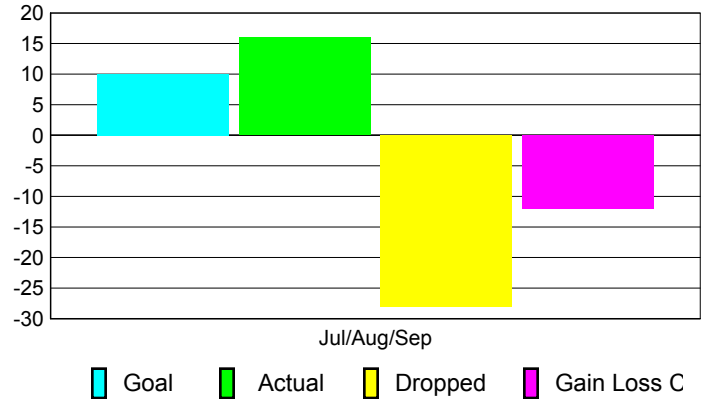

Membership Results 2010-2011

Goal, New, Dropped, Gain/Loss