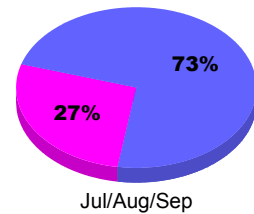

Membership Results 2010-2011

Goal, New, Dropped, Gain/Loss

Comparison of Club Gain/Loss

Current Year Compared to the Previous Year

Comparison of Membership Gain/Loss

Current Year Compared to the Previous Year

YTD Status Quo Clubs 2010-2011

Status Quo Clubs Compared to Status Quo Members

Gender Comparison 2010-2011

■ Male ■ Female