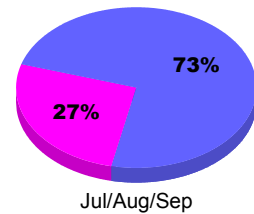

Gender Comparison 2010-2011